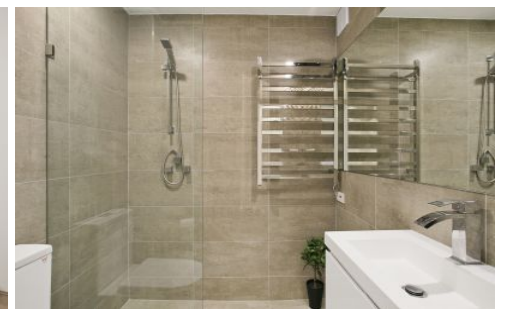

**EXECUTIVE STYLE
PROPERTY**

4/35 Roslyn Street Potts Point NSW

1

Chic New York City Pad with designer flair and elegant private setting offering urban sophistication with restaurants, cool cafes, high-end shops, transport choices and parks just meters from the door.

Type : Studio
View : <https://www.executivestyleproperty.com.au/lease/nsw/eastern-suburbs/potts-point/residential/studio/8254469>

DESIRABLE FEATURES:

- + Chic fully furnished apartment
- + 40inch Samsung TV Included
- + All designer furniture Included
- + Crockery, cutlery and linens included
- + Internal laundry, washer/dryer included
- + Storage under gas lift bed
- + Lights dimmer controlled for mood lighting
- + 3 large windows