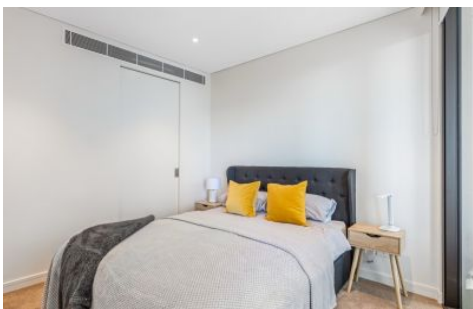

**EXECUTIVE STYLE
PROPERTY**

404/568 Oxford Street Bondi Junction NSW

1 1

THIS PROPERTY HAS BEEN LEASED BY DEAN MERRETT 0419 201 311

MORE PROPERTY NEEDED!

LUX Archibald Apartment!

Sunny north facing with magnificent views to the city skyline.

Sunlit large undercover terrace with gas and water outlet perfect for entertaining.

Westfield's shopping, dining hub, train and bus station 1 min walk.

[For full version visit the website](https://www.executivestyleproperty.com.au)

Type : Apartment
Price : $980pw LEASED
View : <https://www.executivestyleproperty.com.au/lease/nsw/eastern-suburbs/bondi-junction/residential/apartment/8246033>

<https://www.executivestyleproperty.com.au>