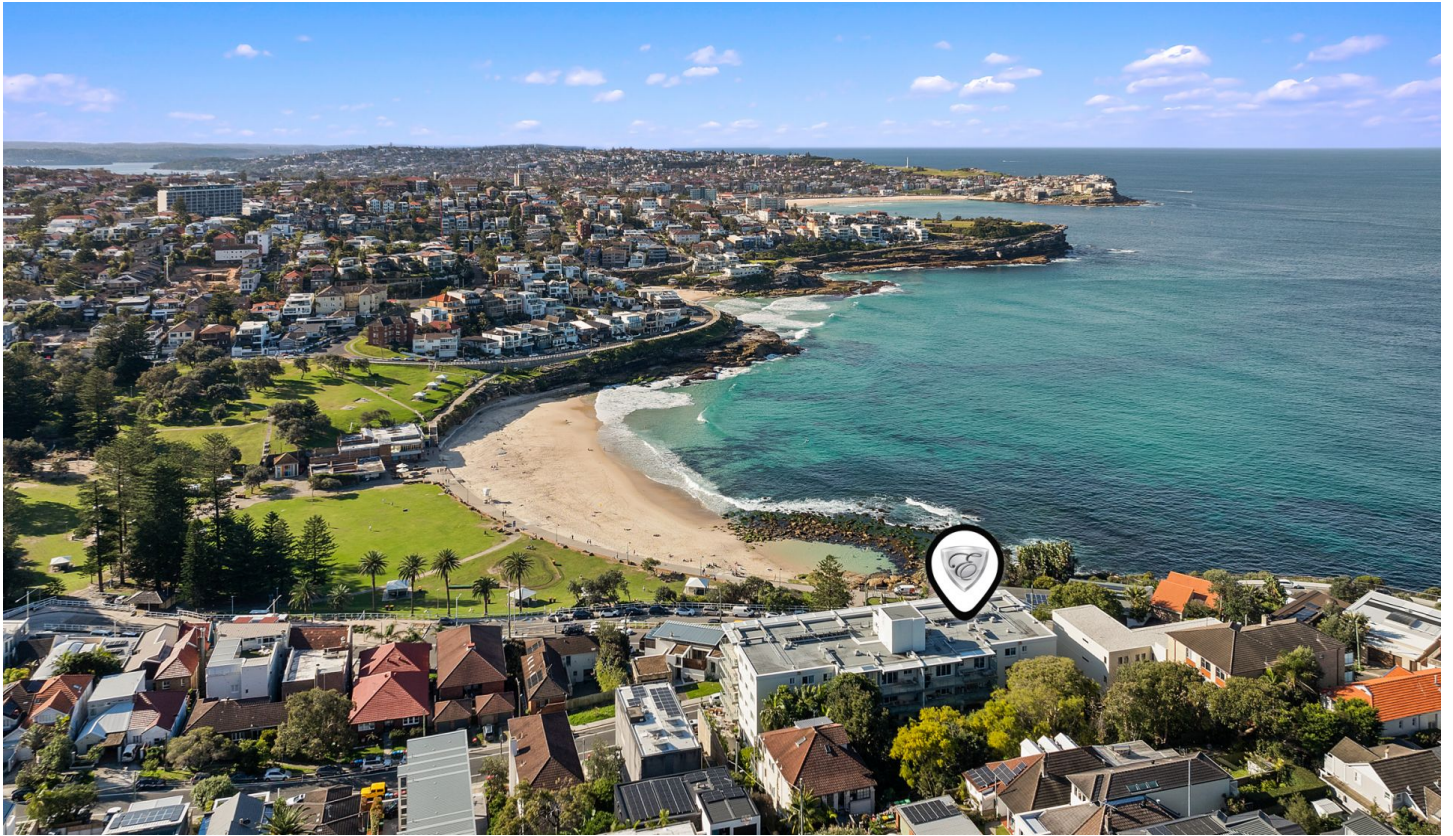

**EXECUTIVE STYLE  
PROPERTY**

**16/2-14 Pacific Street Bronte NSW**

2 2 1

THIS PROPERTY HAS BEEN LEASED BY DEAN MERRETT 0419 201 311

MORE PROPERTY NEEDED!

World class panoramic views spanning across Bronte Beach.

Super modern property with wall to wall views in every room that will take your breath away.

Sydney's Iconic coastal walk at your door.

- + Bills Included
- + Air conditioning

[For full version visit the website](#)